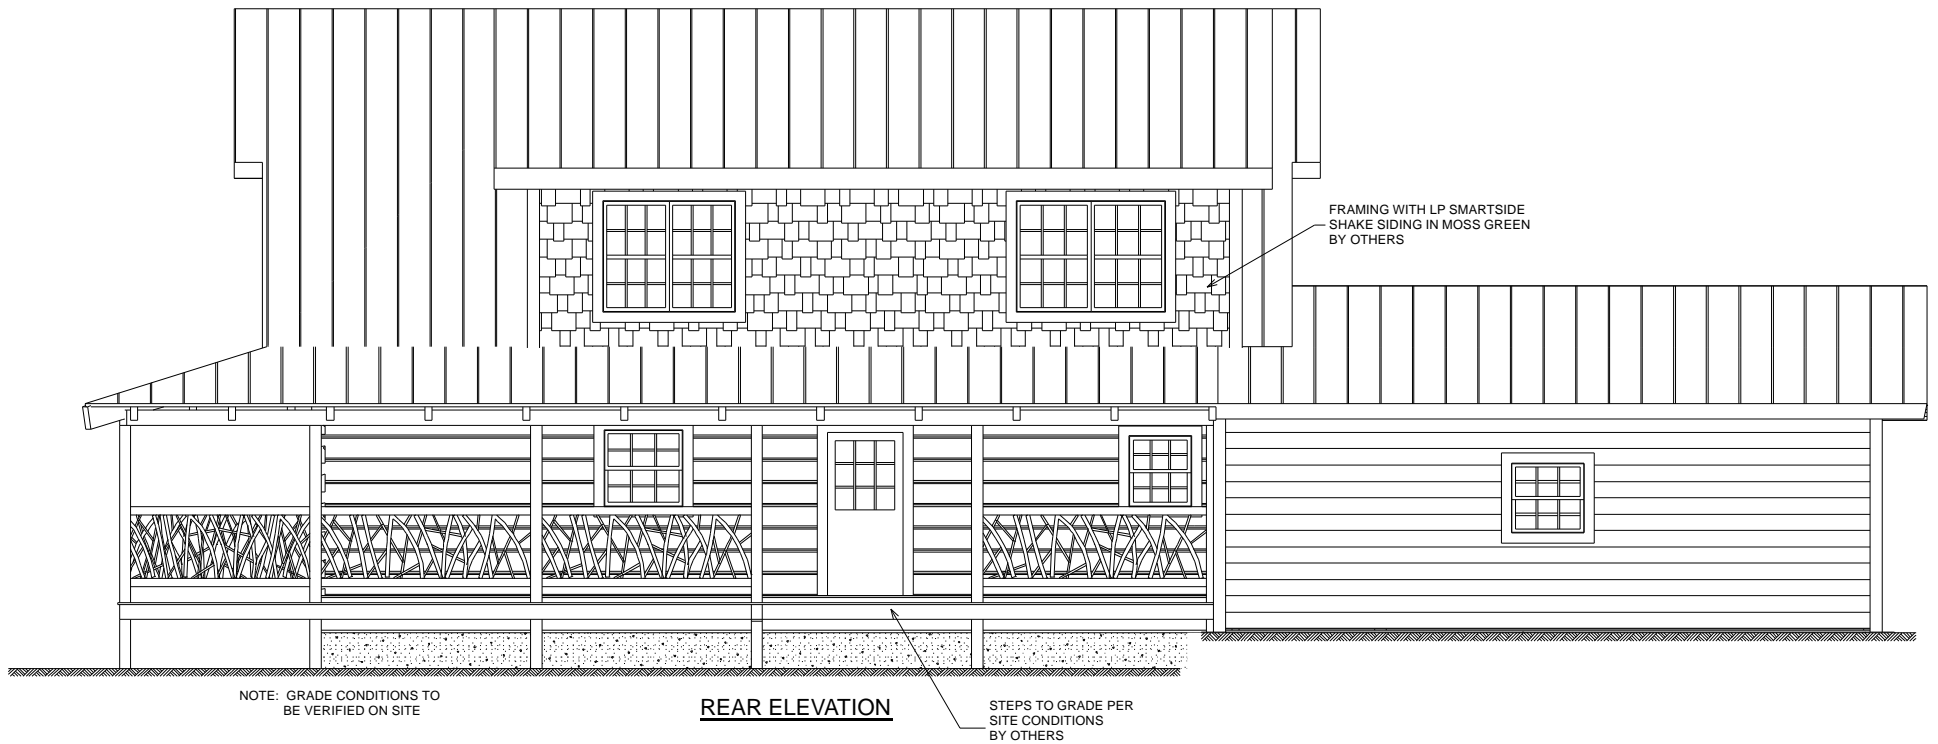

natural element homes

THE FLINT ROCK LODGE

114 County Road 577 <> Englewood, Tennessee <> 1-866-618-6564 <> www.NaturalElementHomes.com

© 2011 Natural Element Homes, LLC

MAIN FLOOR PLAN

SQUARE FOOTAGE	
HEATED AREAS:	
FIRST FLOOR.....	1039
SECOND FLOOR.....	584
HEATED TOTAL.....	1623
UNHEATED AREAS:	
DECK/PORCH AREA.....	836
BASEMENT.....	1039

NOTE: GRADE CONDITIONS TO
BE VERIFIED ON SITE

LEFT ELEVATION

NOTE: GRADE CONDITIONS TO
BE VERIFIED ON SITE

REAR ELEVATION

STEPS TO GRADE PER
SITE CONDITIONS
BY OTHERS

FRAMING WITH LP SMARTSIDE
SHAKE SIDING IN MOSS GREEN
BY OTHERS

RIGHT ELEVATION