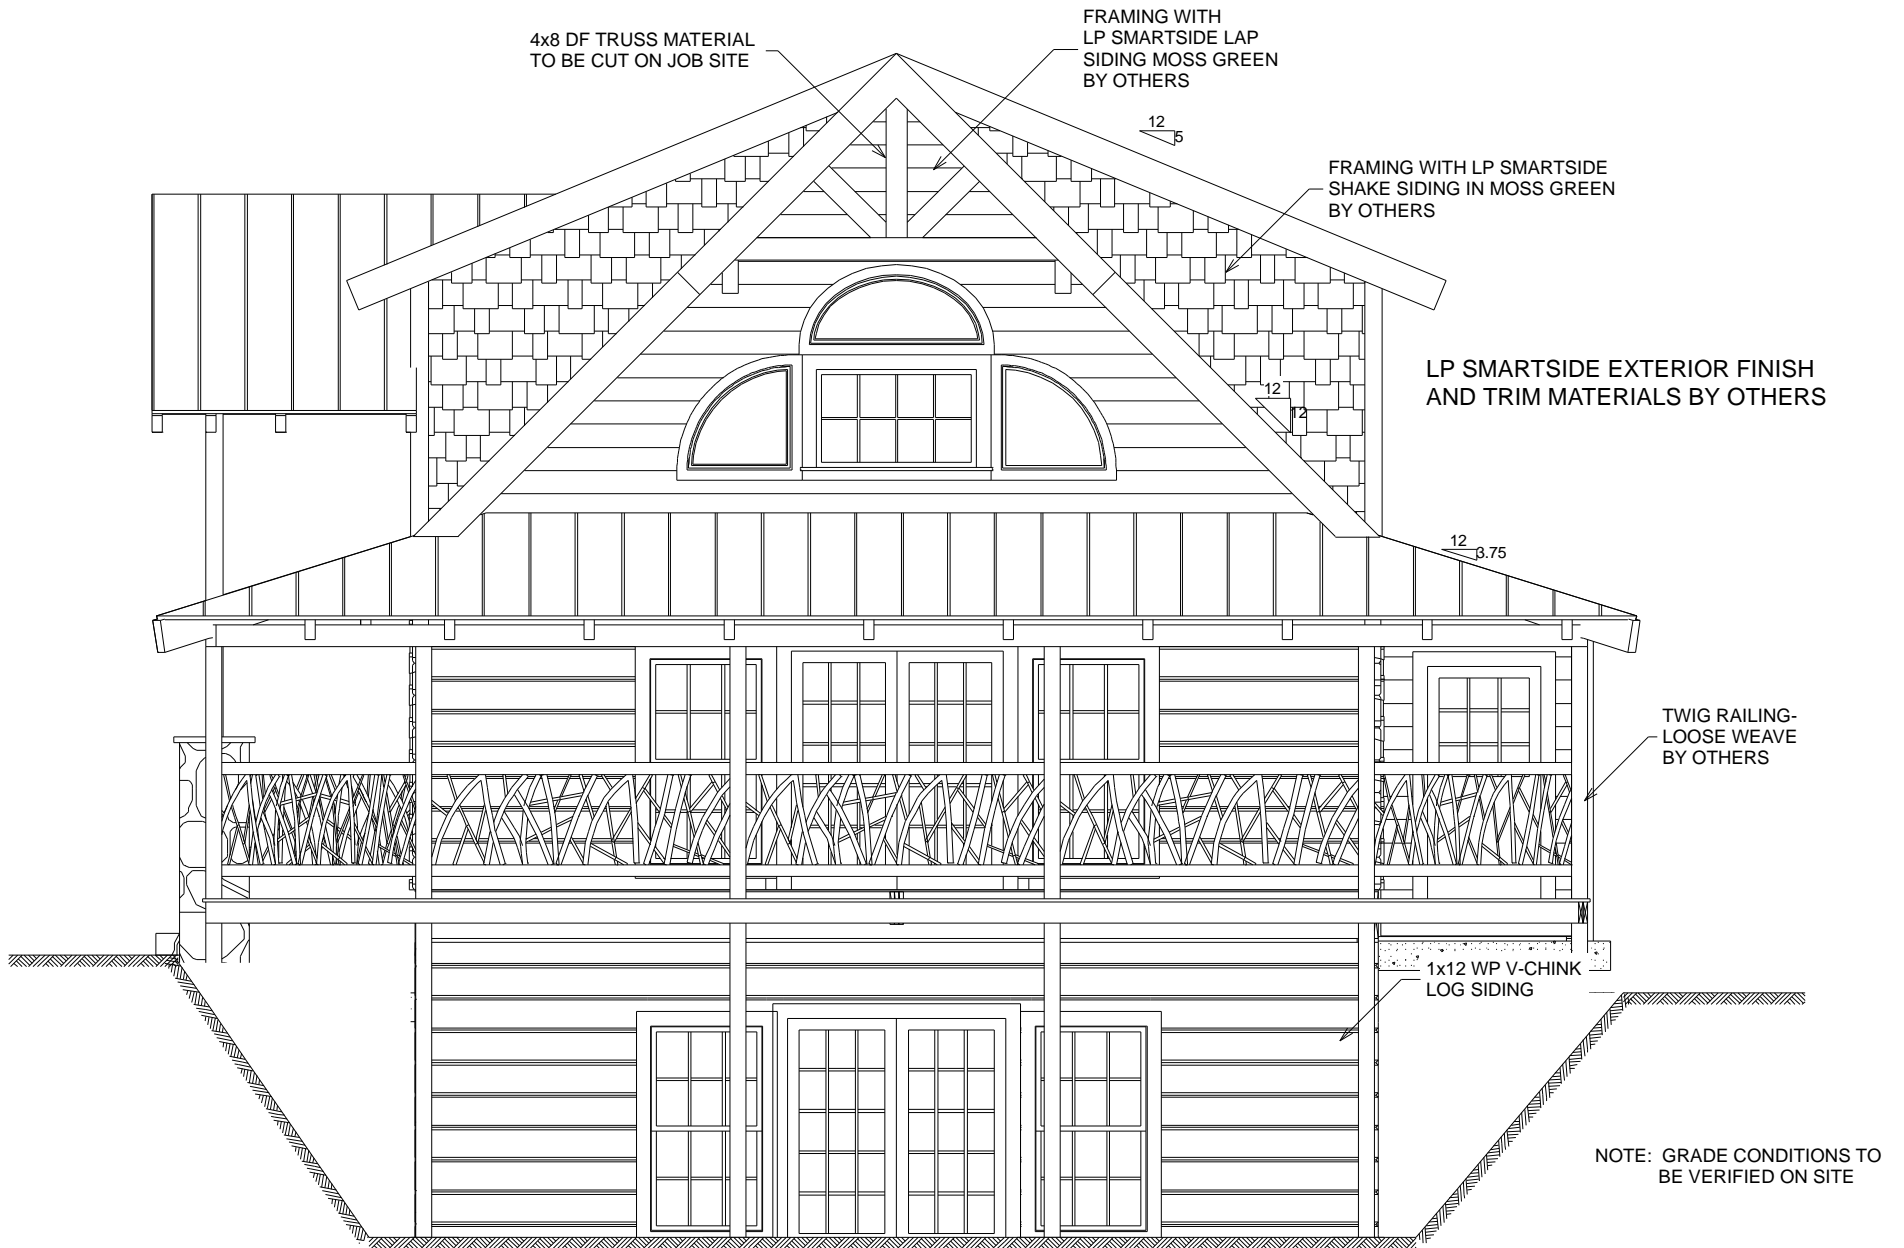

NOTE: GRADE CONDITIONS TO
BE VERIFIED ON SITE

LEFT ELEVATION

NOTE: GRADE CONDITIONS TO
BE VERIFIED ON SITE

REAR ELEVATION

STEPS TO GRADE PER
SITE CONDITIONS
BY OTHERS

FRAMING WITH LP SMARTSIDE
SHAKE SIDING IN MOSS GREEN
BY OTHERS

RIGHT ELEVATION