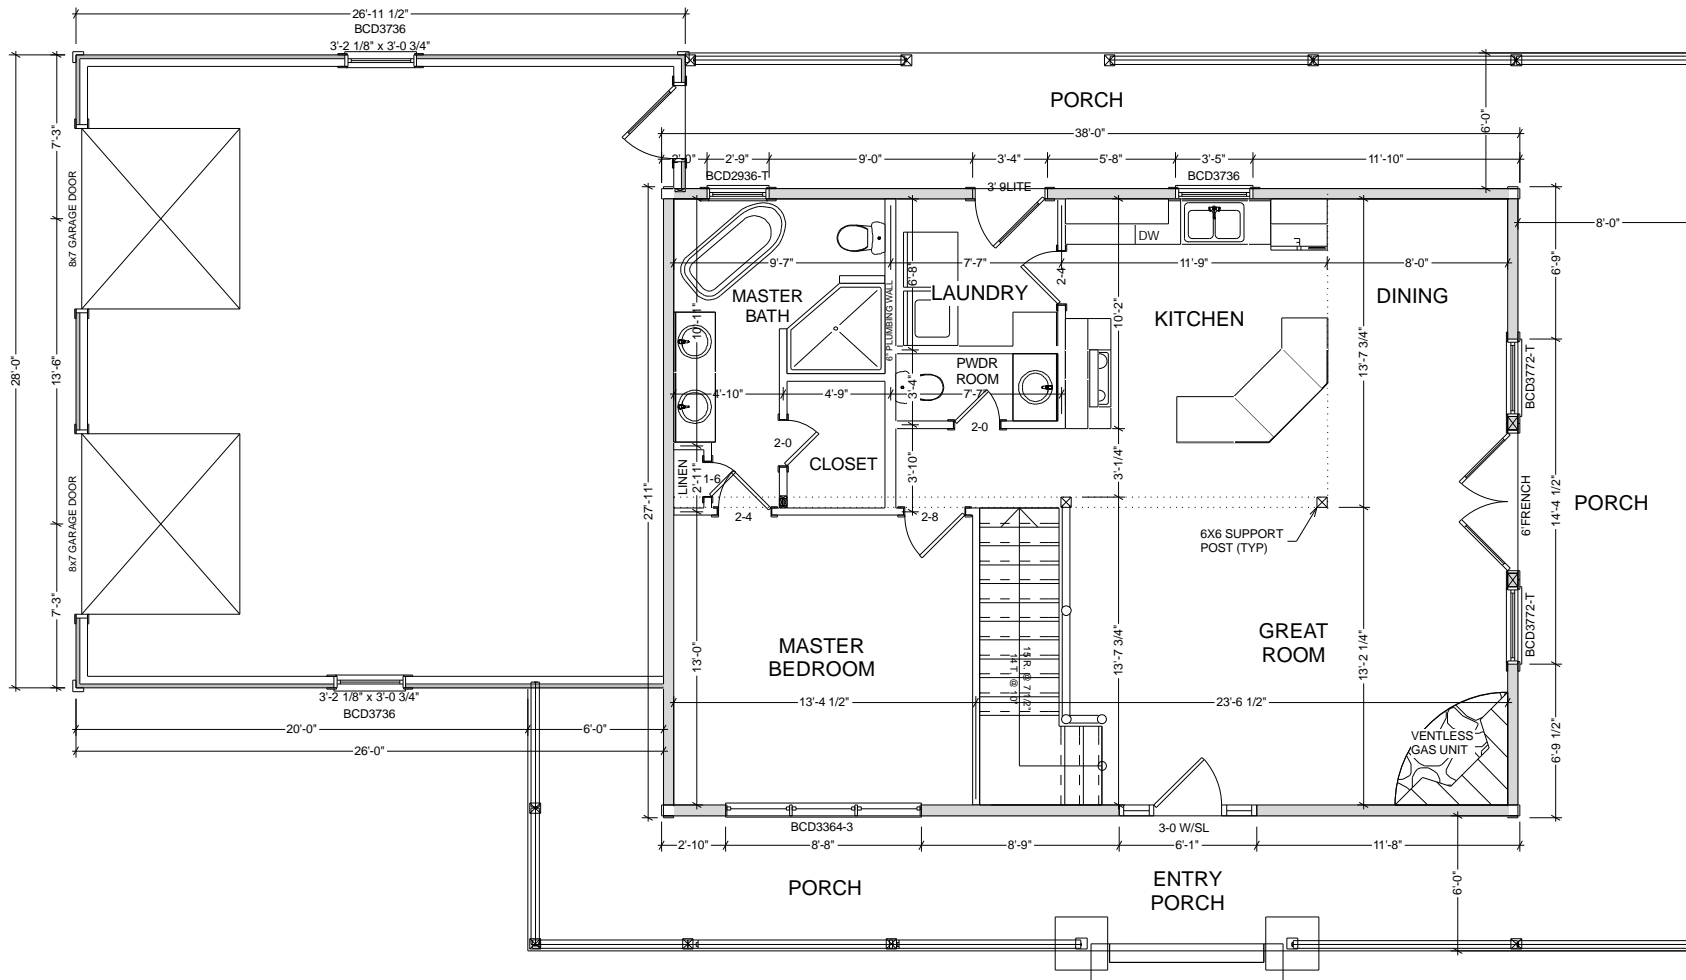

natural element homes

THE FLINT ROCK LODGE

114 County Road 577 <> Englewood, Tennessee <> 1-866-618-6564 <> www.NaturalElementHomes.com

© 2011 Natural Element Homes, LLC

MAIN FLOOR PLAN

SQUARE FOOTAGE	
HEATED AREAS:	
FIRST FLOOR.....	1039
SECOND FLOOR.....	584
HEATED TOTAL.....	1623
UNHEATED AREAS:	
DECK/PORCH AREA.....	836
BASEMENT.....	1039

NOTE: GRADE CONDITIONS TO
BE VERIFIED ON SITE

LEFT ELEVATION

NOTE: GRADE CONDITIONS TO
BE VERIFIED ON SITE

REAR ELEVATION

STEPS TO GRADE PER
SITE CONDITIONS
BY OTHERS

FRAMING WITH LP SMARTSIDE
SHAKE SIDING IN MOSS GREEN
BY OTHERS

RIGHT ELEVATION