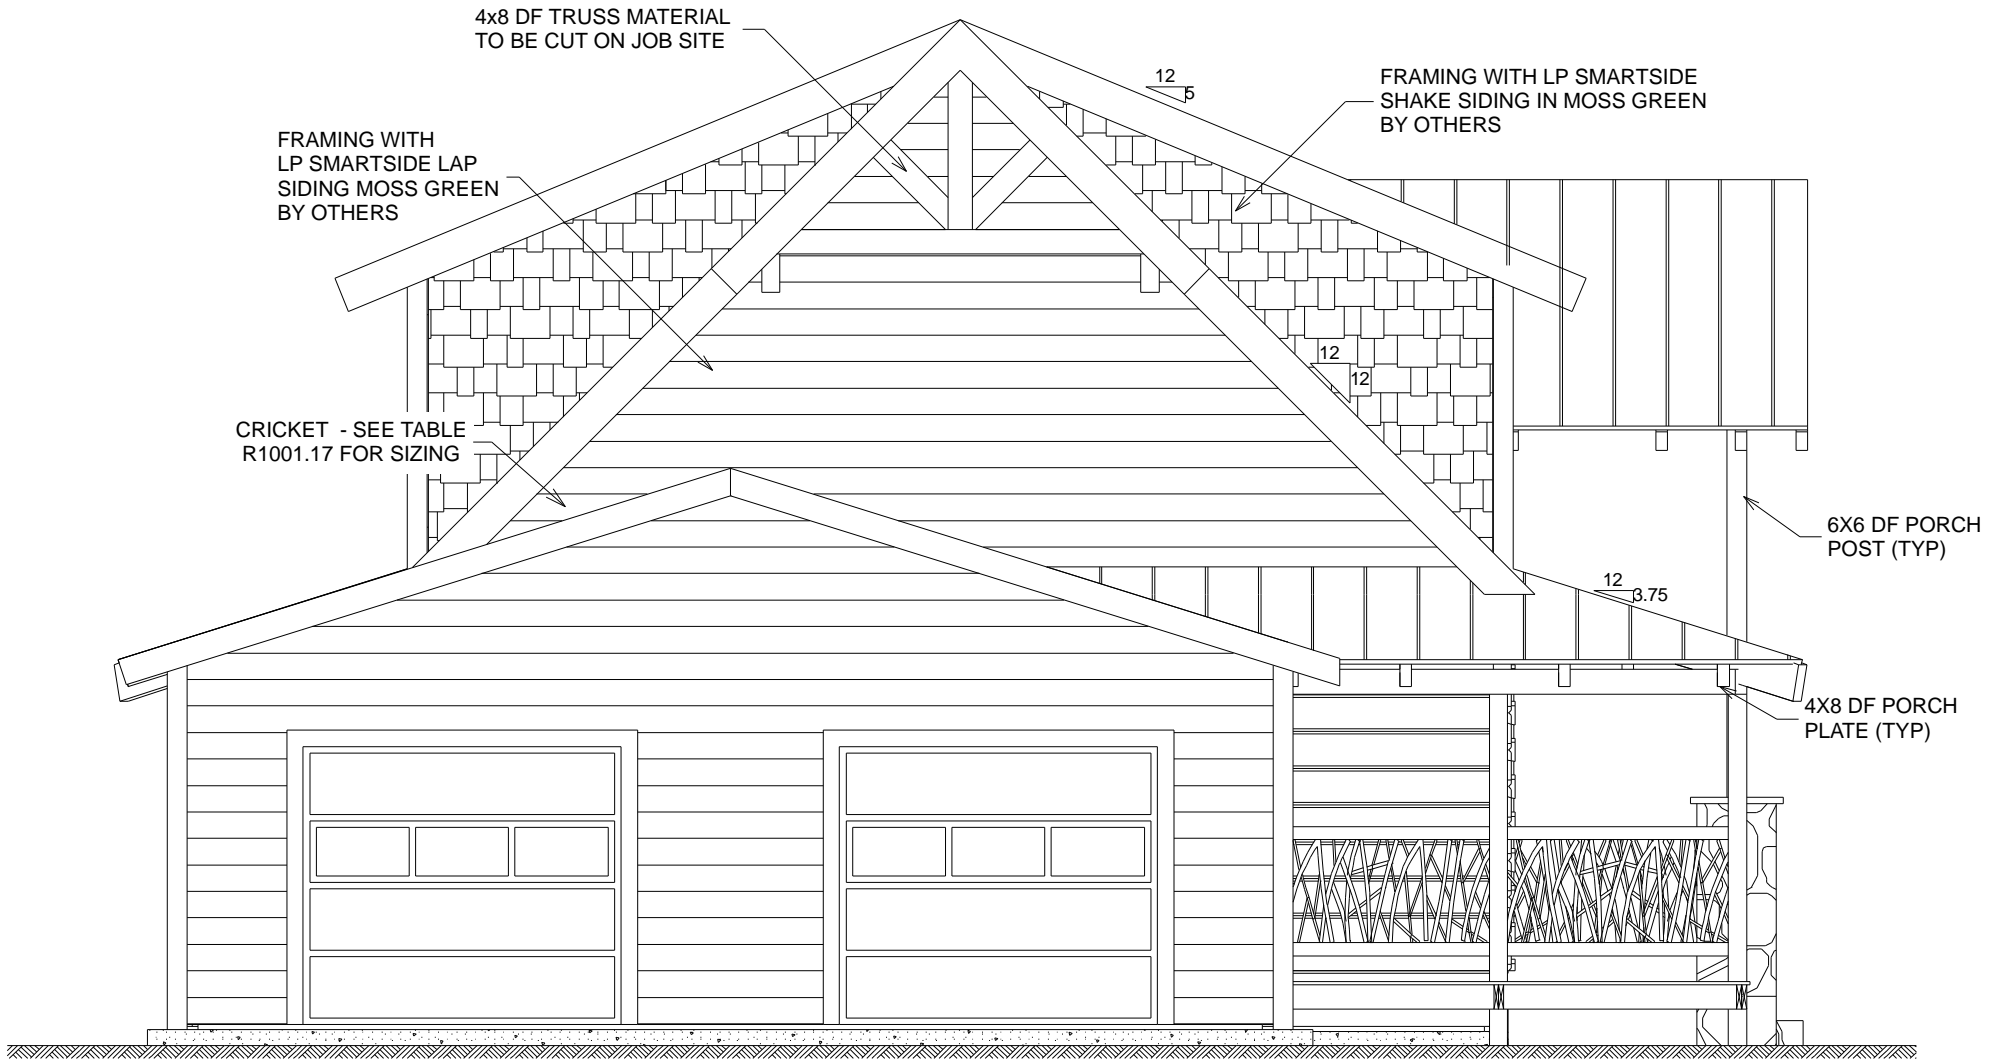

natural element homes

THE FLINT ROCK LODGE

114 County Road 577 <> Englewood, Tennessee <> 1-866-618-6564 <> www.NaturalElementHomes.com

© 2011 Natural Element Homes, LLC

MAIN FLOOR PLAN

SQUARE FOOTAGE	
HEATED AREAS:	
FIRST FLOOR.....	1039
SECOND FLOOR.....	584
HEATED TOTAL.....	1623
UNHEATED AREAS:	
DECK/PORCH AREA.....	836
BASEMENT.....	1039

NOTE: GRADE CONDITIONS TO
BE VERIFIED ON SITE

LEFT ELEVATION

NOTE: GRADE CONDITIONS TO
BE VERIFIED ON SITE

REAR ELEVATION

STEPS TO GRADE PER
SITE CONDITIONS
BY OTHERS

FRAMING WITH LP SMARTSIDE
SHAKE SIDING IN MOSS GREEN
BY OTHERS

RIGHT ELEVATION