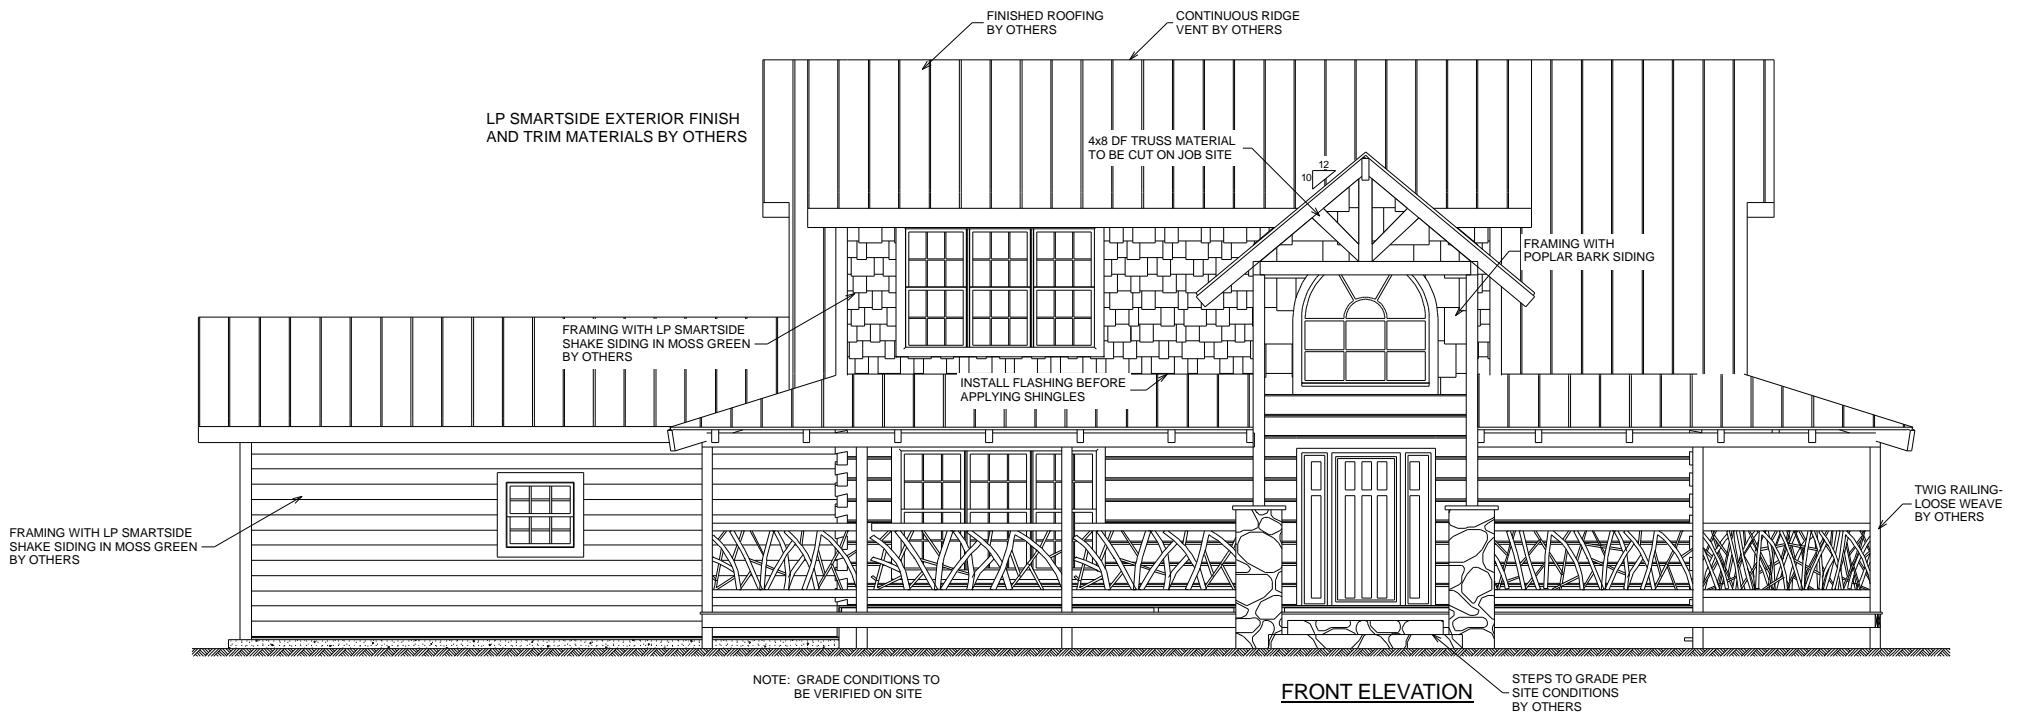

natural element homes

THE FLINT ROCK LODGE

114 County Road 577 <> Englewood, Tennessee <> 1-866-618-6564 <> www.NaturalElementHomes.com

© 2011 Natural Element Homes, LLC

MAIN FLOOR PLAN

SQUARE FOOTAGE	
HEATED AREAS:	
FIRST FLOOR.....	1039
SECOND FLOOR.....	584
HEATED TOTAL.....	1623
UNHEATED AREAS:	
DECK/PORCH AREA.....	836
BASEMENT.....	1039

NOTE: GRADE CONDITIONS TO
BE VERIFIED ON SITE

LEFT ELEVATION

NOTE: GRADE CONDITIONS TO
BE VERIFIED ON SITE

REAR ELEVATION

STEPS TO GRADE PER
SITE CONDITIONS
BY OTHERS

FRAMING WITH LP SMARTSIDE
SHAKE SIDING IN MOSS GREEN
BY OTHERS

RIGHT ELEVATION